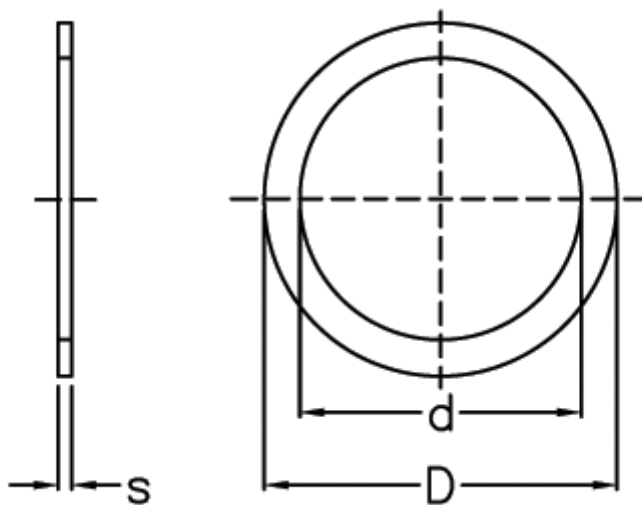

Data Sheet

Article number: 0130291

Description: Shim Washer
PS 3x6x0,1 DIN 988

Measures

d = 3

D = 6

Description = PS 3x6x0,1

s = 0.10

tol = -0.03

Weight kg/1000 = 0.016